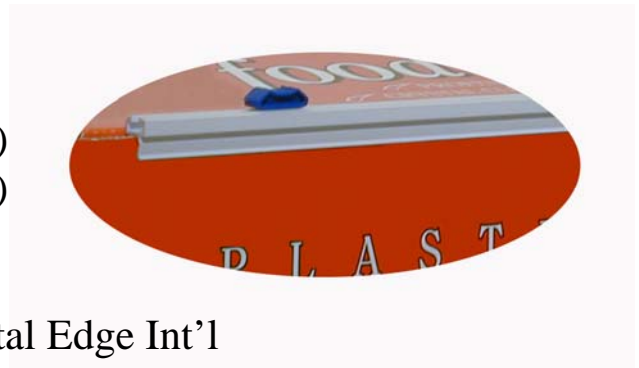

Slide Cutters

Clip-On

Safe, disposable, low cost solution for retail / consumer / catering / institutional food wrap cutter boxes. A safe / clean and effective dispensing method for cling film

Specifications:

Stock Sizes: 13-1/2" (343 mm)
 19-1/2" (495 mm)
 25-1/2" (648 mm)

Custom Sizes: Contact Metal Edge Int'l

Fit: B-flute or similar material
Custom fit available E or F-flute or similar material

Packaging: 500 per carton (all sizes)

Features:

- Easily installed by clipping on front panel of cutter box
- No guessing where to install it.
- Re-usable
- Lid hold down

Pricing

Please contact Metal Edge Int'l
