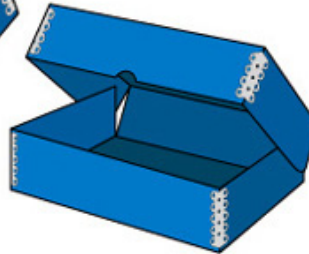

METAL EDGE INTERNATIONAL, INC.

Designers and Converters of Innovative Packaging

Metal Edge Box Design Styles

**Two Piece
Short Telescope**

**One Piece
Hinge Lid**

**One Piece
Hinge Telescope
Lid**

**Three Piece
Shoulder &
Neck**

**One Piece Drop Front
Document Case**

**Cut Away
Top Case**

**One Piece Hinge Lid
Book Style**

Contact Metal Edge Int'l regarding these and other Metal Edge Box Design Styles

337 West Walnut Street • P.O. Box 1488 • North Wales, PA 19454 • USA • Tel (215) 699-8755 • Fax (215) 699-6734