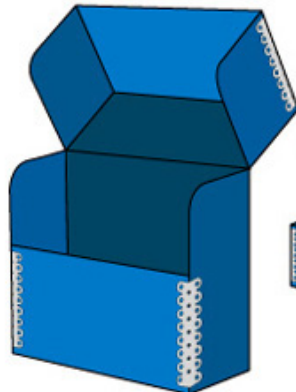

METAL EDGE INTERNATIONAL, INC.

Designers and Converters of Innovative Packaging

Metal Edge Box Design Styles

Two Piece Short Telescope

One Piece Hinge Lid

One Piece Hinge Telescope Lid

Three Piece Shoulder & Neck

One Piece Drop Front Document Case

Cut Away Top Case

One Piece Hinge Lid Book Style

Contact Metal Edge Int'l regarding these and other Metal Edge Box Design Styles

337 West Walnut Street • P.O. Box 1488 • North Wales, PA 19454 • USA • Tel (215) 699-8755 • Fax (215) 699-6734