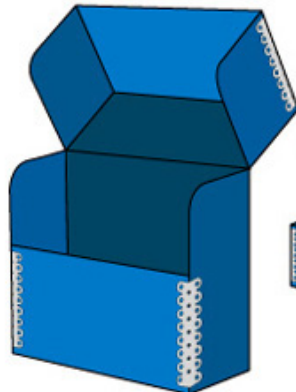

METAL EDGE INTERNATIONAL, INC.

Designers and Converters of Innovative Packaging

Metal Edge Box Design Styles

**Two Piece
Short Telescope**

**One Piece
Hinge Lid**

**One Piece
Hinge Telescope
Lid**

**Three Piece
Shoulder &
Neck**

**One Piece Drop Front
Document Case**

**Cut Away
Top Case**

**One Piece Hinge Lid
Book Style**

Contact Metal Edge Int'l regarding these and other Metal Edge Box Design Styles

337 West Walnut Street • P.O. Box 1488 • North Wales, PA 19454 • USA • Tel (215) 699-8755 • Fax (215) 699-6734