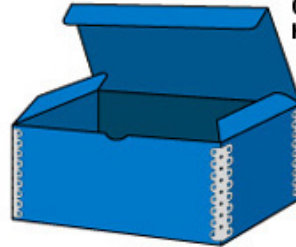

METAL EDGE INTERNATIONAL, INC.

Designers and Converters of Innovative Packaging

Metal Edge Box Design Styles

Two Piece Short Telescope

One Piece Hinge Lid

One Piece Hinge Telescope Lid

Three Piece Shoulder & Neck

One Piece Drop Front Document Case

Cut Away Top Case

One Piece Hinge Lid Book Style

Contact Metal Edge Int'l regarding these and other Metal Edge Box Design Styles

337 West Walnut Street • P.O. Box 1488 • North Wales, PA 19454 • USA • Tel (215) 699-8755 • Fax (215) 699-6734