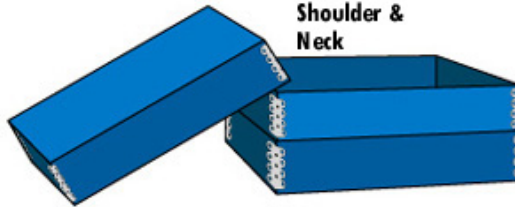

METAL EDGE INTERNATIONAL, INC.

Designers and Converters of Innovative Packaging

Metal Edge Box Design Styles

**Two Piece
Short Telescope**

**One Piece
Hinge Lid**

**One Piece
Hinge Telescope
Lid**

**Three Piece
Shoulder &
Neck**

**One Piece Drop Front
Document Case**

**Cut Away
Top Case**

**One Piece Hinge Lid
Book Style**

Contact Metal Edge Int'l regarding these and other Metal Edge Box Design Styles

337 West Walnut Street • P.O. Box 1488 • North Wales, PA 19454 • USA • Tel (215) 699-8755 • Fax (215) 699-6734