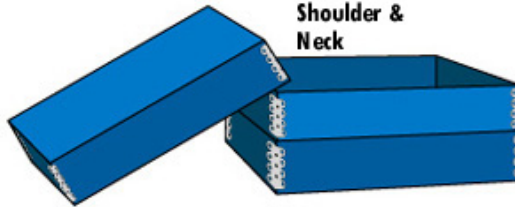

METAL EDGE INTERNATIONAL, INC.

Designers and Converters of Innovative Packaging

Metal Edge Box Design Styles

Two Piece Short Telescope

One Piece Hinge Lid

One Piece Hinge Telescope Lid

Three Piece Shoulder & Neck

One Piece Drop Front Document Case

Cut Away Top Case

One Piece Hinge Lid Book Style

Contact Metal Edge Int'l regarding these and other Metal Edge Box Design Styles

337 West Walnut Street • P.O. Box 1488 • North Wales, PA 19454 • USA • Tel (215) 699-8755 • Fax (215) 699-6734