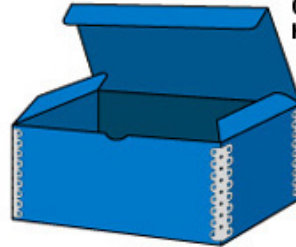

METAL EDGE INTERNATIONAL, INC.

Designers and Converters of Innovative Packaging

Metal Edge Box Design Styles

**Two Piece
Short Telescope**

**One Piece
Hinge Lid**

**One Piece
Hinge Telescope
Lid**

**Three Piece
Shoulder &
Neck**

**One Piece Drop Front
Document Case**

**Cut Away
Top Case**

**One Piece Hinge Lid
Book Style**

Contact Metal Edge Int'l regarding these and other Metal Edge Box Design Styles

337 West Walnut Street • P.O. Box 1488 • North Wales, PA 19454 • USA • Tel (215) 699-8755 • Fax (215) 699-6734