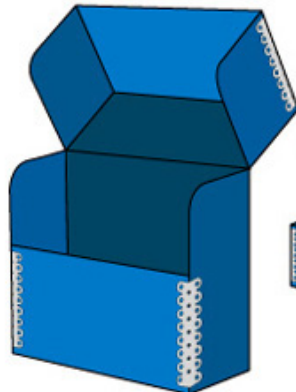

METAL EDGE INTERNATIONAL, INC.

Designers and Converters of Innovative Packaging

Metal Edge Box Design Styles

**Two Piece
Short Telescope**

**One Piece
Hinge Lid**

**One Piece
Hinge Telescope
Lid**

**Three Piece
Shoulder &
Neck**

**One Piece Drop Front
Document Case**

**Cut Away
Top Case**

**One Piece Hinge Lid
Book Style**

Contact Metal Edge Int'l regarding these and other Metal Edge Box design styles

337 West Walnut Street • P.O. Box 1488 • North Wales, PA 19454 • USA • Tel (215) 699-8755 • Fax (215) 699-6734