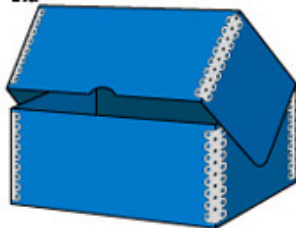

METAL EDGE INTERNATIONAL, INC.

Designers and Converters of Innovative Packaging

Metal Edge Box Design Styles

**Two Piece
Short Telescope**

**One Piece
Hinge Lid**

**One Piece
Hinge Telescope
Lid**

**Three Piece
Shoulder &
Neck**

**One Piece Drop Front
Document Case**

**Cut Away
Top Case**

**One Piece Hinge Lid
Book Style**

Contact Metal Edge Int'l regarding these and other Metal Edge Box design styles

337 West Walnut Street • P.O. Box 1488 • North Wales, PA 19454 • USA • Tel (215) 699-8755 • Fax (215) 699-6734