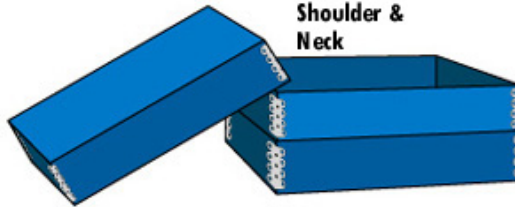

METAL EDGE INTERNATIONAL, INC.

Designers and Converters of Innovative Packaging

Metal Edge Box Design Styles

**Two Piece
Short Telescope**

**One Piece
Hinge Lid**

**One Piece
Hinge Telescope
Lid**

**Three Piece
Shoulder &
Neck**

**One Piece Drop Front
Document Case**

**Cut Away
Top Case**

**One Piece Hinge Lid
Book Style**

Contact Metal Edge Int'l regarding these and other Metal Edge Box design styles

337 West Walnut Street • P.O. Box 1488 • North Wales, PA 19454 • USA • Tel (215) 699-8755 • Fax (215) 699-6734