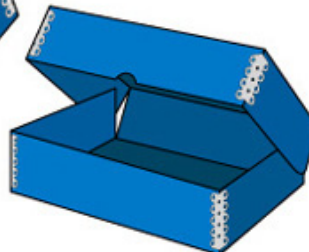

METAL EDGE INTERNATIONAL, INC.

Designers and Converters of Innovative Packaging

Metal Edge Box Design Styles

**Two Piece
Short Telescope**

**One Piece
Hinge Lid**

**One Piece
Hinge Telescope
Lid**

**Three Piece
Shoulder &
Neck**

**One Piece Drop Front
Document Case**

**Cut Away
Top Case**

**One Piece Hinge Lid
Book Style**

Contact Metal Edge Int'l regarding these and other Metal Edge Box design styles

337 West Walnut Street • P.O. Box 1488 • North Wales, PA 19454 • USA • Tel (215) 699-8755 • Fax (215) 699-6734