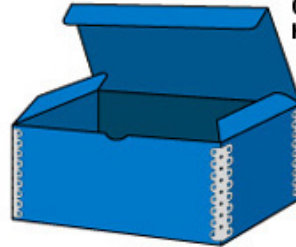

METAL EDGE INTERNATIONAL, INC.

Designers and Converters of Innovative Packaging

Metal Edge Box Design Styles

**Two Piece
Short Telescope**

**One Piece
Hinge Lid**

**One Piece
Hinge Telescope
Lid**

**Three Piece
Shoulder &
Neck**

**One Piece Drop Front
Document Case**

**Cut Away
Top Case**

**One Piece Hinge Lid
Book Style**

Contact Metal Edge Int'l regarding these and other Metal Edge Box design styles

337 West Walnut Street • P.O. Box 1488 • North Wales, PA 19454 • USA • Tel (215) 699-8755 • Fax (215) 699-6734