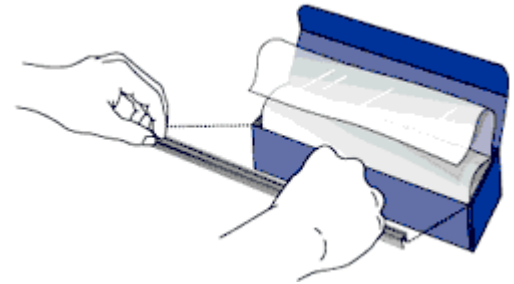

## “Slip-On” Blades

Center Punch - SCP

**For dispensing:**      **Film (PVC- PE Cling & Parchment Paper)**

---

### **Specifications:**

**Stock Sizes:**

12” (300mm)  
15” (375mm)  
18” (450mm)  
24” (600mm)

**Custom Sizes:**

Minimum length 4.626” (168 mm)  
Maximum length 72 “ (1.82 meters)

**Fit:**

Custom fit available

### **Features**

- Safer point configuration
- Cuts in either direction
- Can not be installed incorrectly
- Spring Fit
- All edges rounded & burr free
- Anti-Lock / Anti- Nest